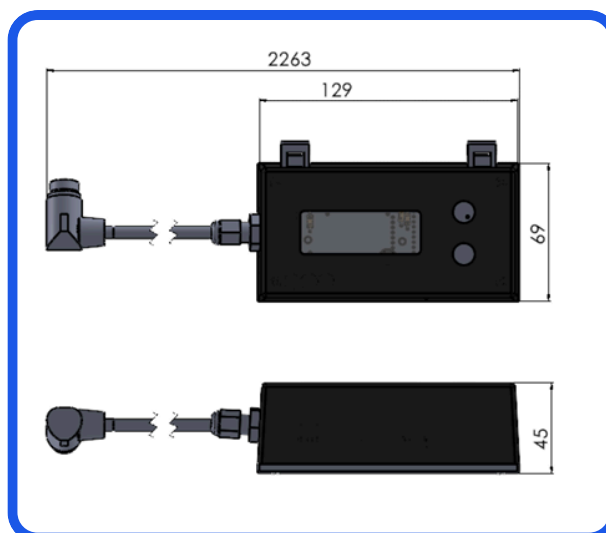

PRODUCT DATA

VH-6604 Wireless Receiver

General specifications:

Power input: Via the BCS monitor

Weight: 256 gr.

Video signal frequency: 5,8 GHz

Data receiver for zoom + on/off function: 868 MHz

Housing material: ABS plastic

Housing dimensions: 130x69x45mm (LxWxH)

Functionality:

This wireless receiver efficiently captures and relays the camera's signal to the monitor, ensuring seamless transmission for optimal viewing experience.

The wireless receiver is mounted inside the cabin with 2 zip-ties. This allows for ultra flexibility, and insures the receiver is compatible with your crane!

Cable length: 210cm

More Information:

✉ info@cranecamera.eu